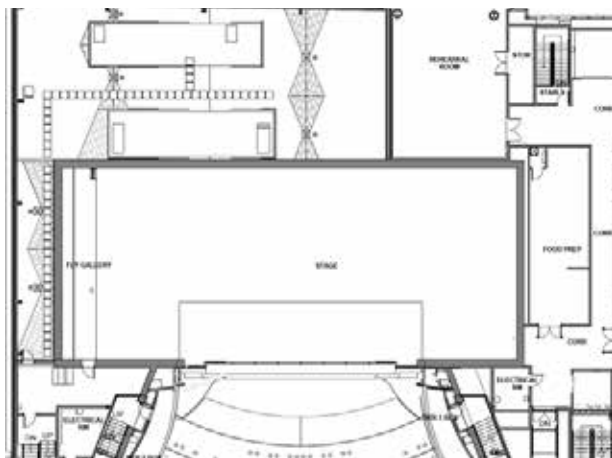

Delta Performance Hall Stage Drawing

Delta Performance Hall Lighting Plot

Eccles Theater Building Maps

Lower Level

Lobby Level

First Tier

WWW.ARTSALTLAKE.ORG
TICKET INFORMATION 801 355 ARTS

Eccles
T H E A T E R