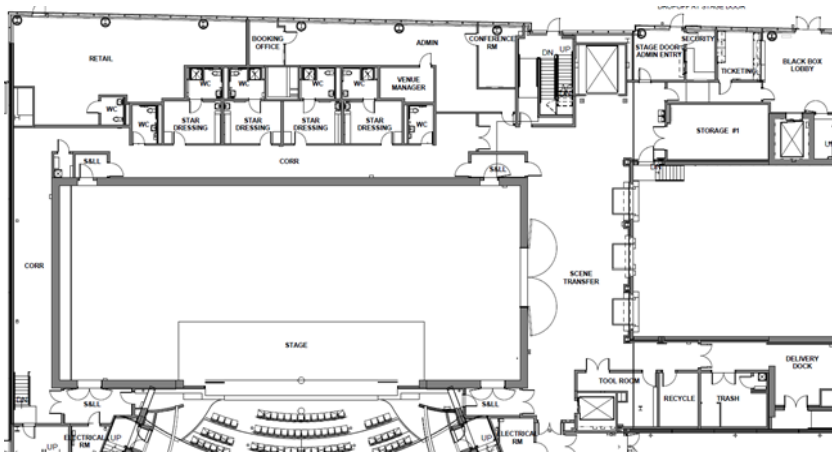

Delta Performance Hall Stage Drawing

Delta Performance Hall Lighting Plot

Eccles Theater Building Maps

Lower Level

Lobby Level

First Tier

WWW.ARTSALTLAKE.ORG
TICKET INFORMATION 801 355 ARTS

Eccles
T H E A T E R