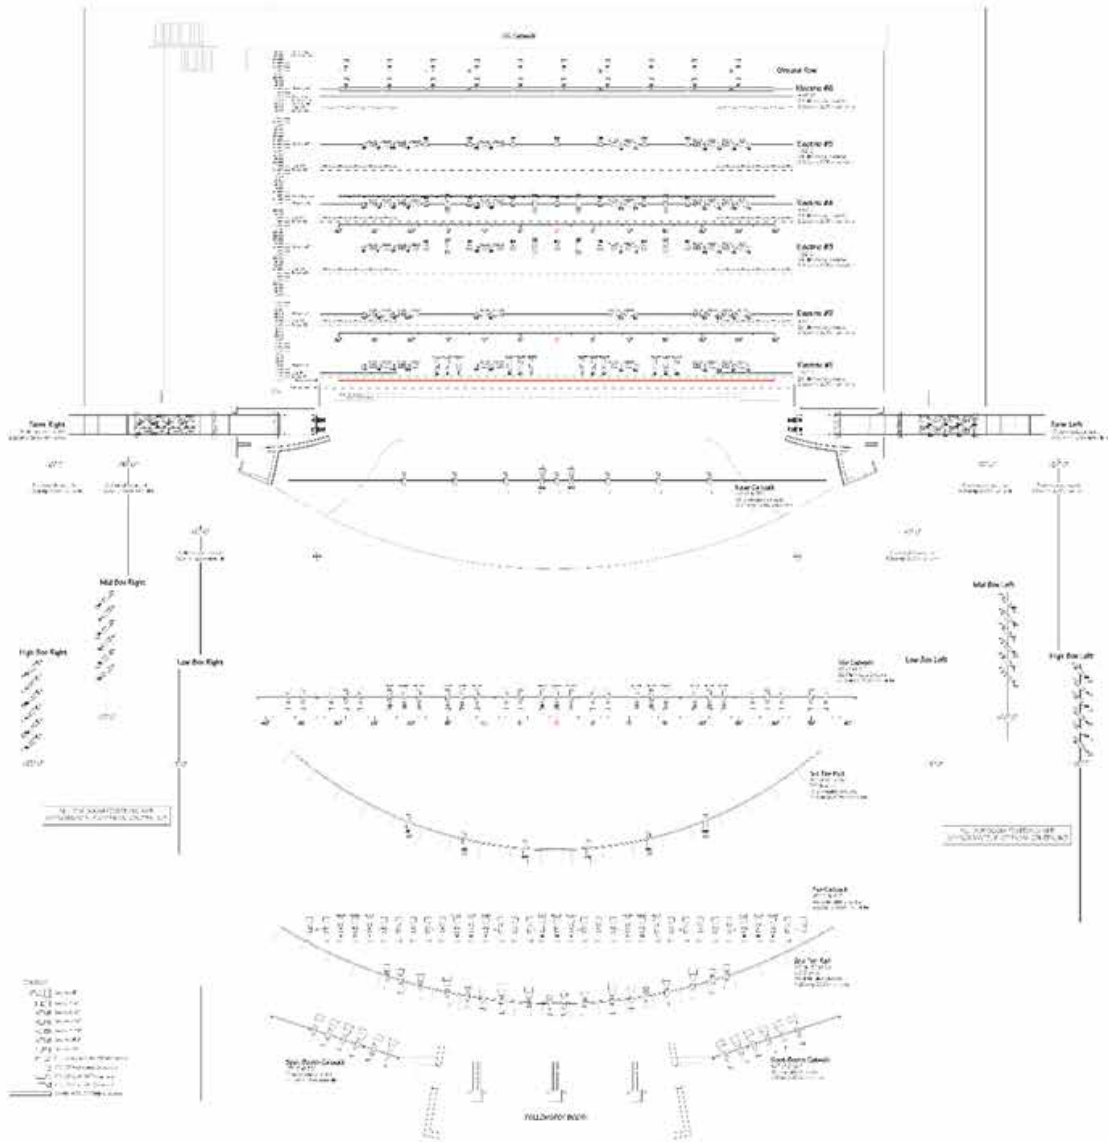

Delta Performance Hall Stage Drawing

Delta Performance Hall Lighting Plot

Eccles Theater Building Maps

Lower Level

Lobby Level

First Tier

WWW.ARTSALTLAKE.ORG
TICKET INFORMATION 801 355 ARTS

Eccles
T H E A T E R

131 S MAIN ST SLC, UT 84111
VENUE INFORMATION 385 468 1010